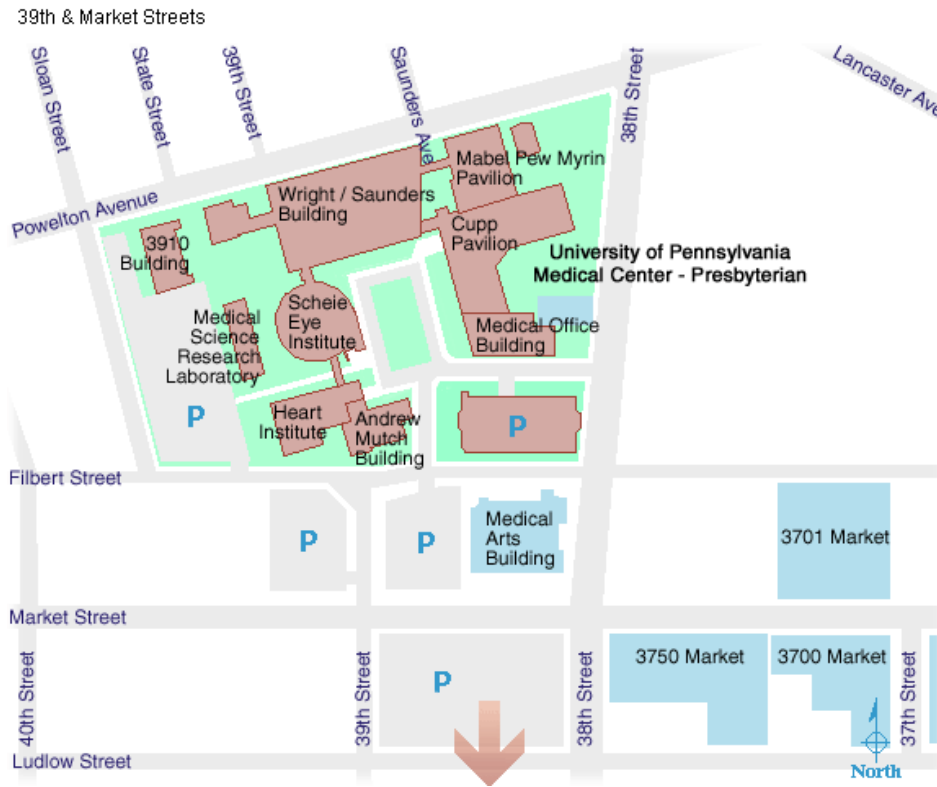

If presenting in the 6th floor conference room, it is directly in front of the elevators as you get off. If you are presenting in the Solarium (most noon conferences), then you will need to ask our administrative assistant to bring you up to the solarium. Their desk is through the door to the right as you get off of the elevator – just use the intercom to reach them.

Andrew Mutch Building

Andrew Mutch Building